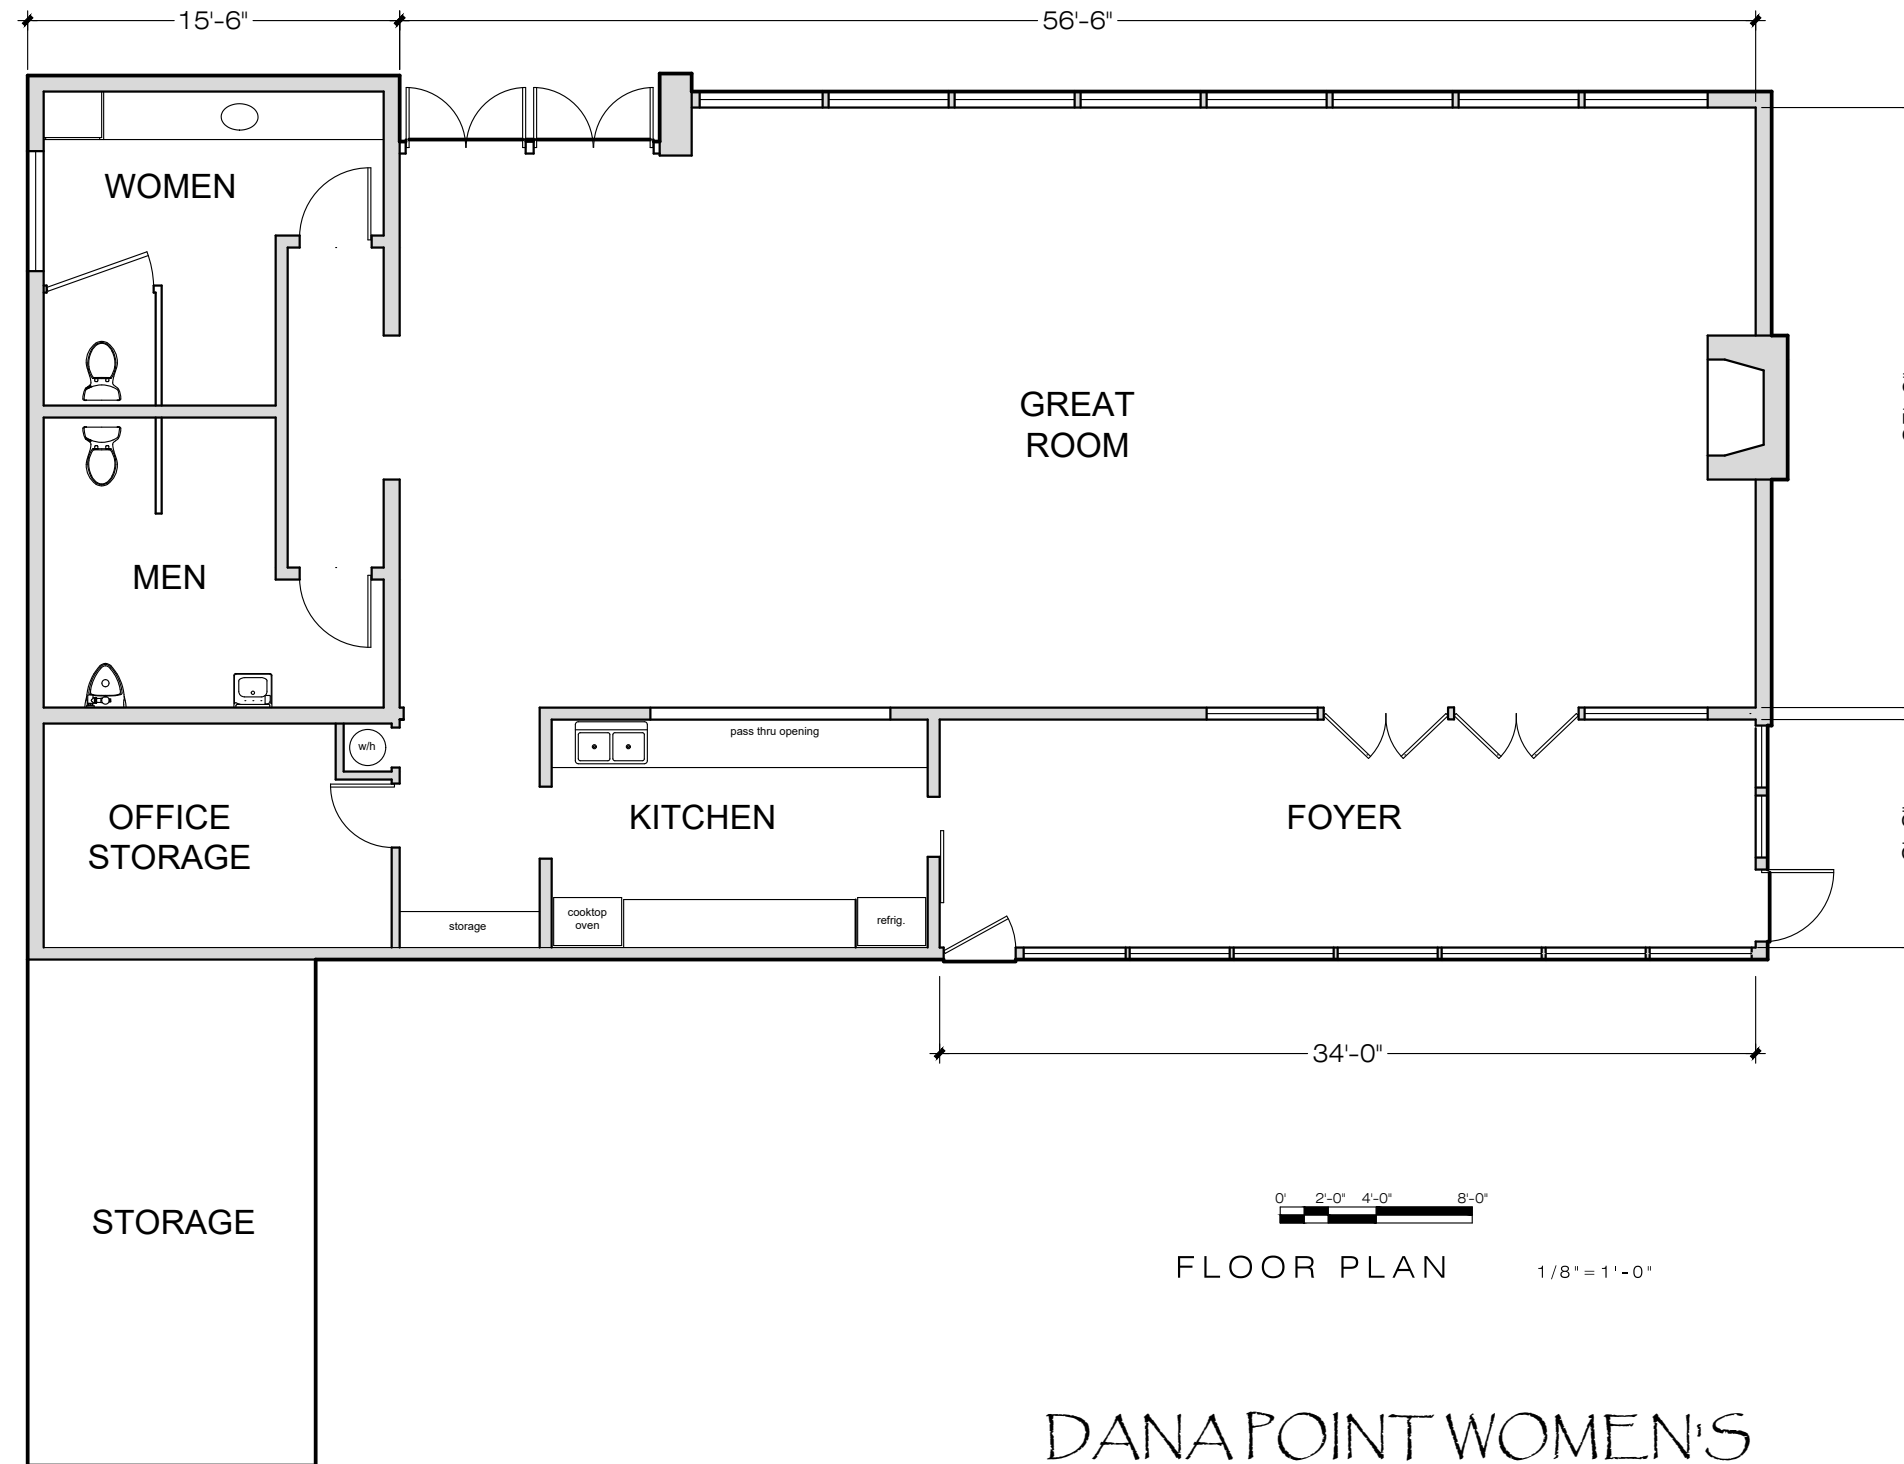

Venue Floor Plan

DANA POINT WOMEN'S
CLUB
COMMUNITY CENTER
2-29-24